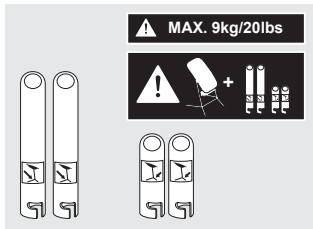

LEMO BOUNCER FEET EXTENSION

 cybex
GOLD

www.cybex-online.com

CY_171_5256_B1218